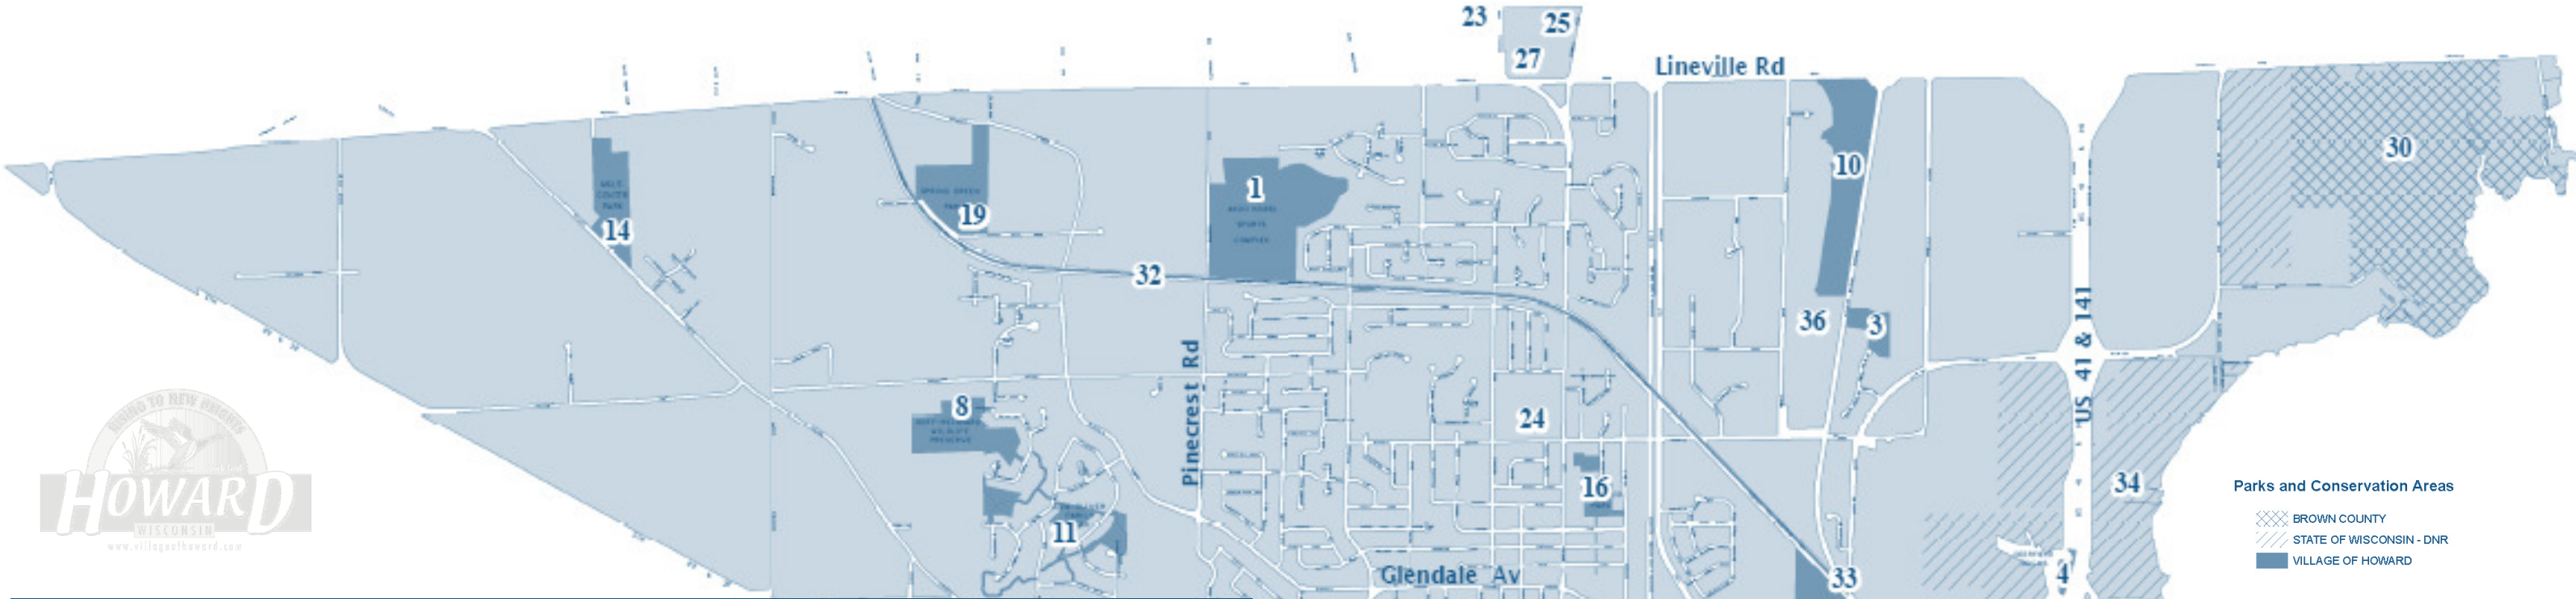

Village of Howard Parks & Amenities

Parks and Conservation Areas

- BROWN COUNTY
- STATE OF WISCONSIN - DNR
- VILLAGE OF HOWARD

	Acres	Arboretum	Trail/ Boardwalk	Boat Access Limited	Shore Fishing	Natural Area	Picnic Area	Playground	Restrooms	Shelter - Enclosed	Shelter - Open Air	Baseball Diamond	Softball Diamond	Soccer Field	Basketball Court	Disc Golf Course	Golf - 9 holes	Ice Rink	Steel Hill
Akzo Nobel Sports Complex 1600 Pinecrest Road	92.17					☺	☺	☺	☺	☺		4	10		☺				
Barney Williams Park 1100 Valley Lane	5.50					☺	☺							2					
Deerfield Docks 950 W Deerfield Avenue	3.00		☺	☺	☺	☺													
Deer Run Park 1757 Barlament Drive	16.51					☺	☺	☺							☺				
Gordon Nauman Conserv. Area 1653 Wietor Drive	29.77		☺		☺	☺				☺									
Howard Memorial Park 775 N Riverview Drive	13.48			☺	☺	☺		☺				1	1						
Juza-Oliver Family Park 1070 Herne Bay Way	25.80		☺		☺		☺												
Lehner Park 1830 Rosewood Street	3.62					☺	☺		☺						☺				
Meadowbrook Park 670 Hillcrest Heights	92.25		☺		☺	☺	☺	☺	☺	☺	1			☺				☺	
Packerland Parkway 399 Park Ridge Avenue	1.00					☺													
Pinewood Park 1013 Harwood Avenue	10.19					☺	☺	☺	☺			1		☺				☺	
Spring Green Park 3640 Spring Green Road	39.40	☺	☺			☺	☺					2	4						
Village Green Golf Course 302 Riverdale Drive	93.73								☺									☺	
Wayne Williams Conserv. Area at Hidden Creek 391 Whispering Creek Court	20.40		☺		☺	☺	☺	☺											
Wietor Wharf 1830 Wietor Drive	3.00		☺		☺	☺	☺												

- 13 Meadowbrook Park
- 14 Mills Center Park
- 15 Packerland Parkway
- 16 Pinewood Park
- 17 Pioneer Parkway
- 18 Riverview Parkway
- 19 Spring Green Park
- 20 Village Green Golf Course
- 21 Wayne Williams Conservation Area At Hidden Creek
- 22 Wietor Wharf