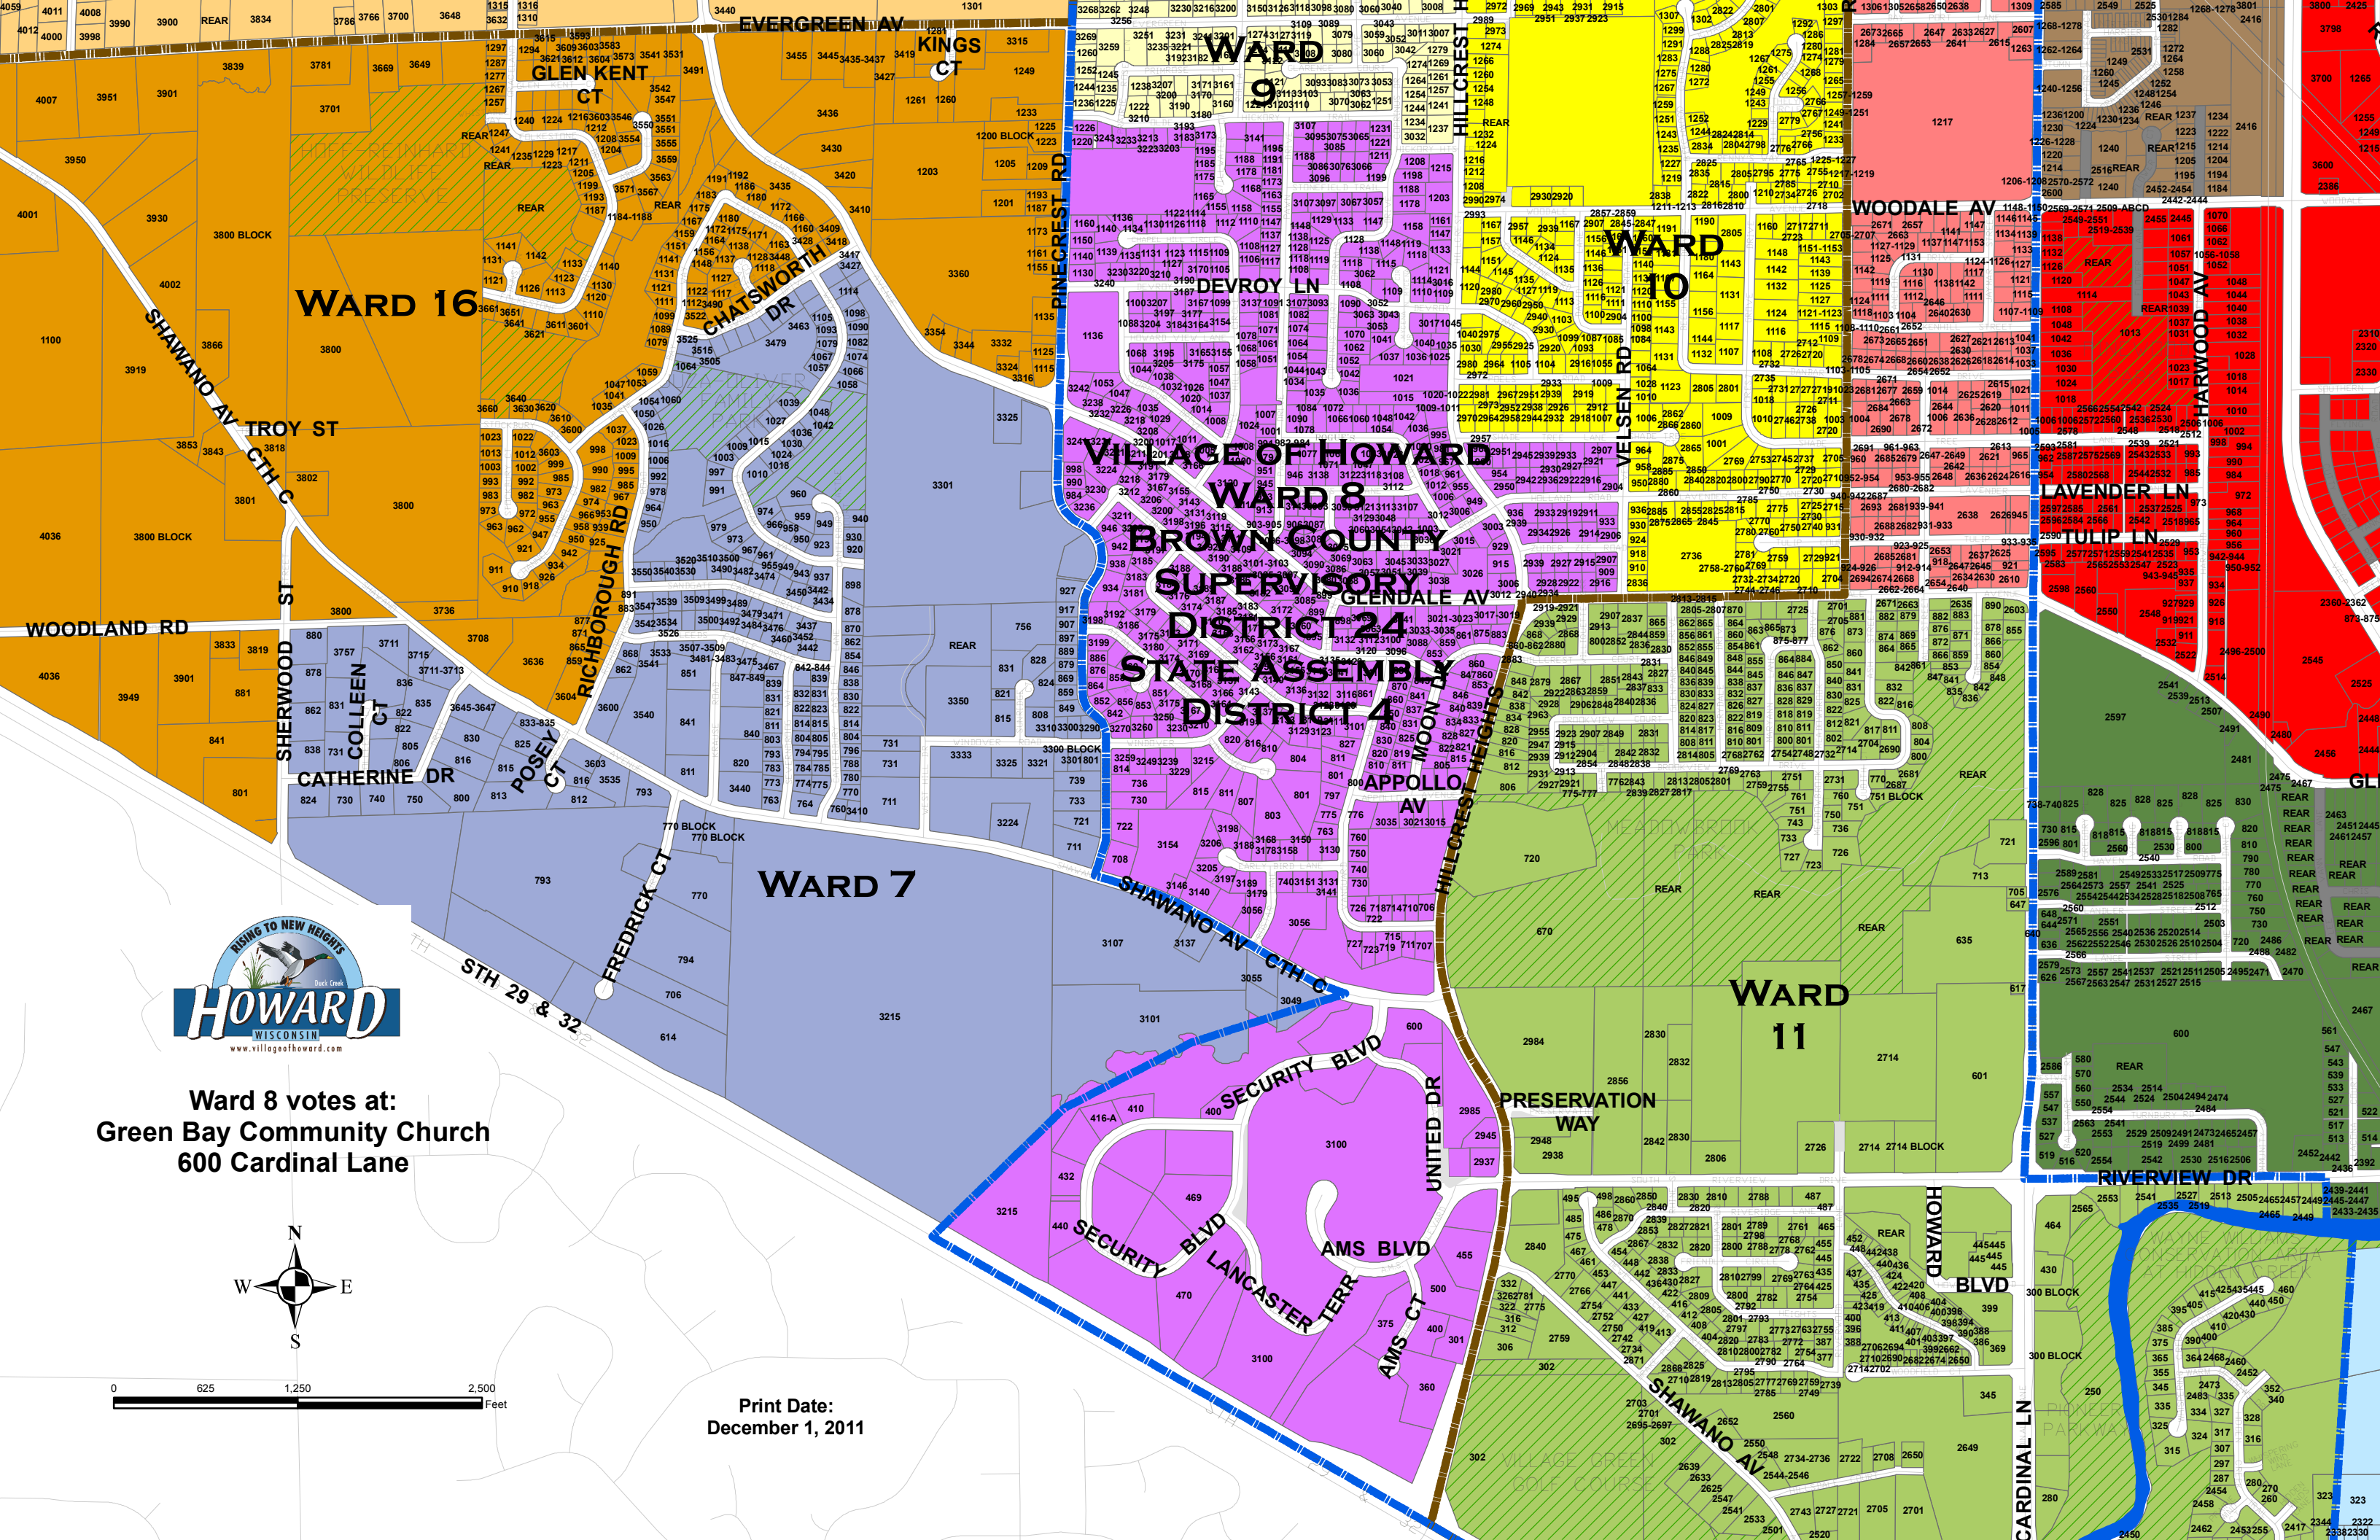

WARD 16

VILLAGE OF HOWARD WARD 7
BROWN COUNTY SUPERVISORY DISTRICT 24
STATE ASSEMBLY DISTRICT 5

WARD 8

Ward 7 votes at:
Green Bay Community Church
600 Cardinal Lane

Print Date:
December 1, 2011

WARD 16

WARD 8

WARD 11

WARD 7

Ward 8 votes at:
Green Bay Community Church
 600 Cardinal Lane

Print Date:
 December 1, 2011