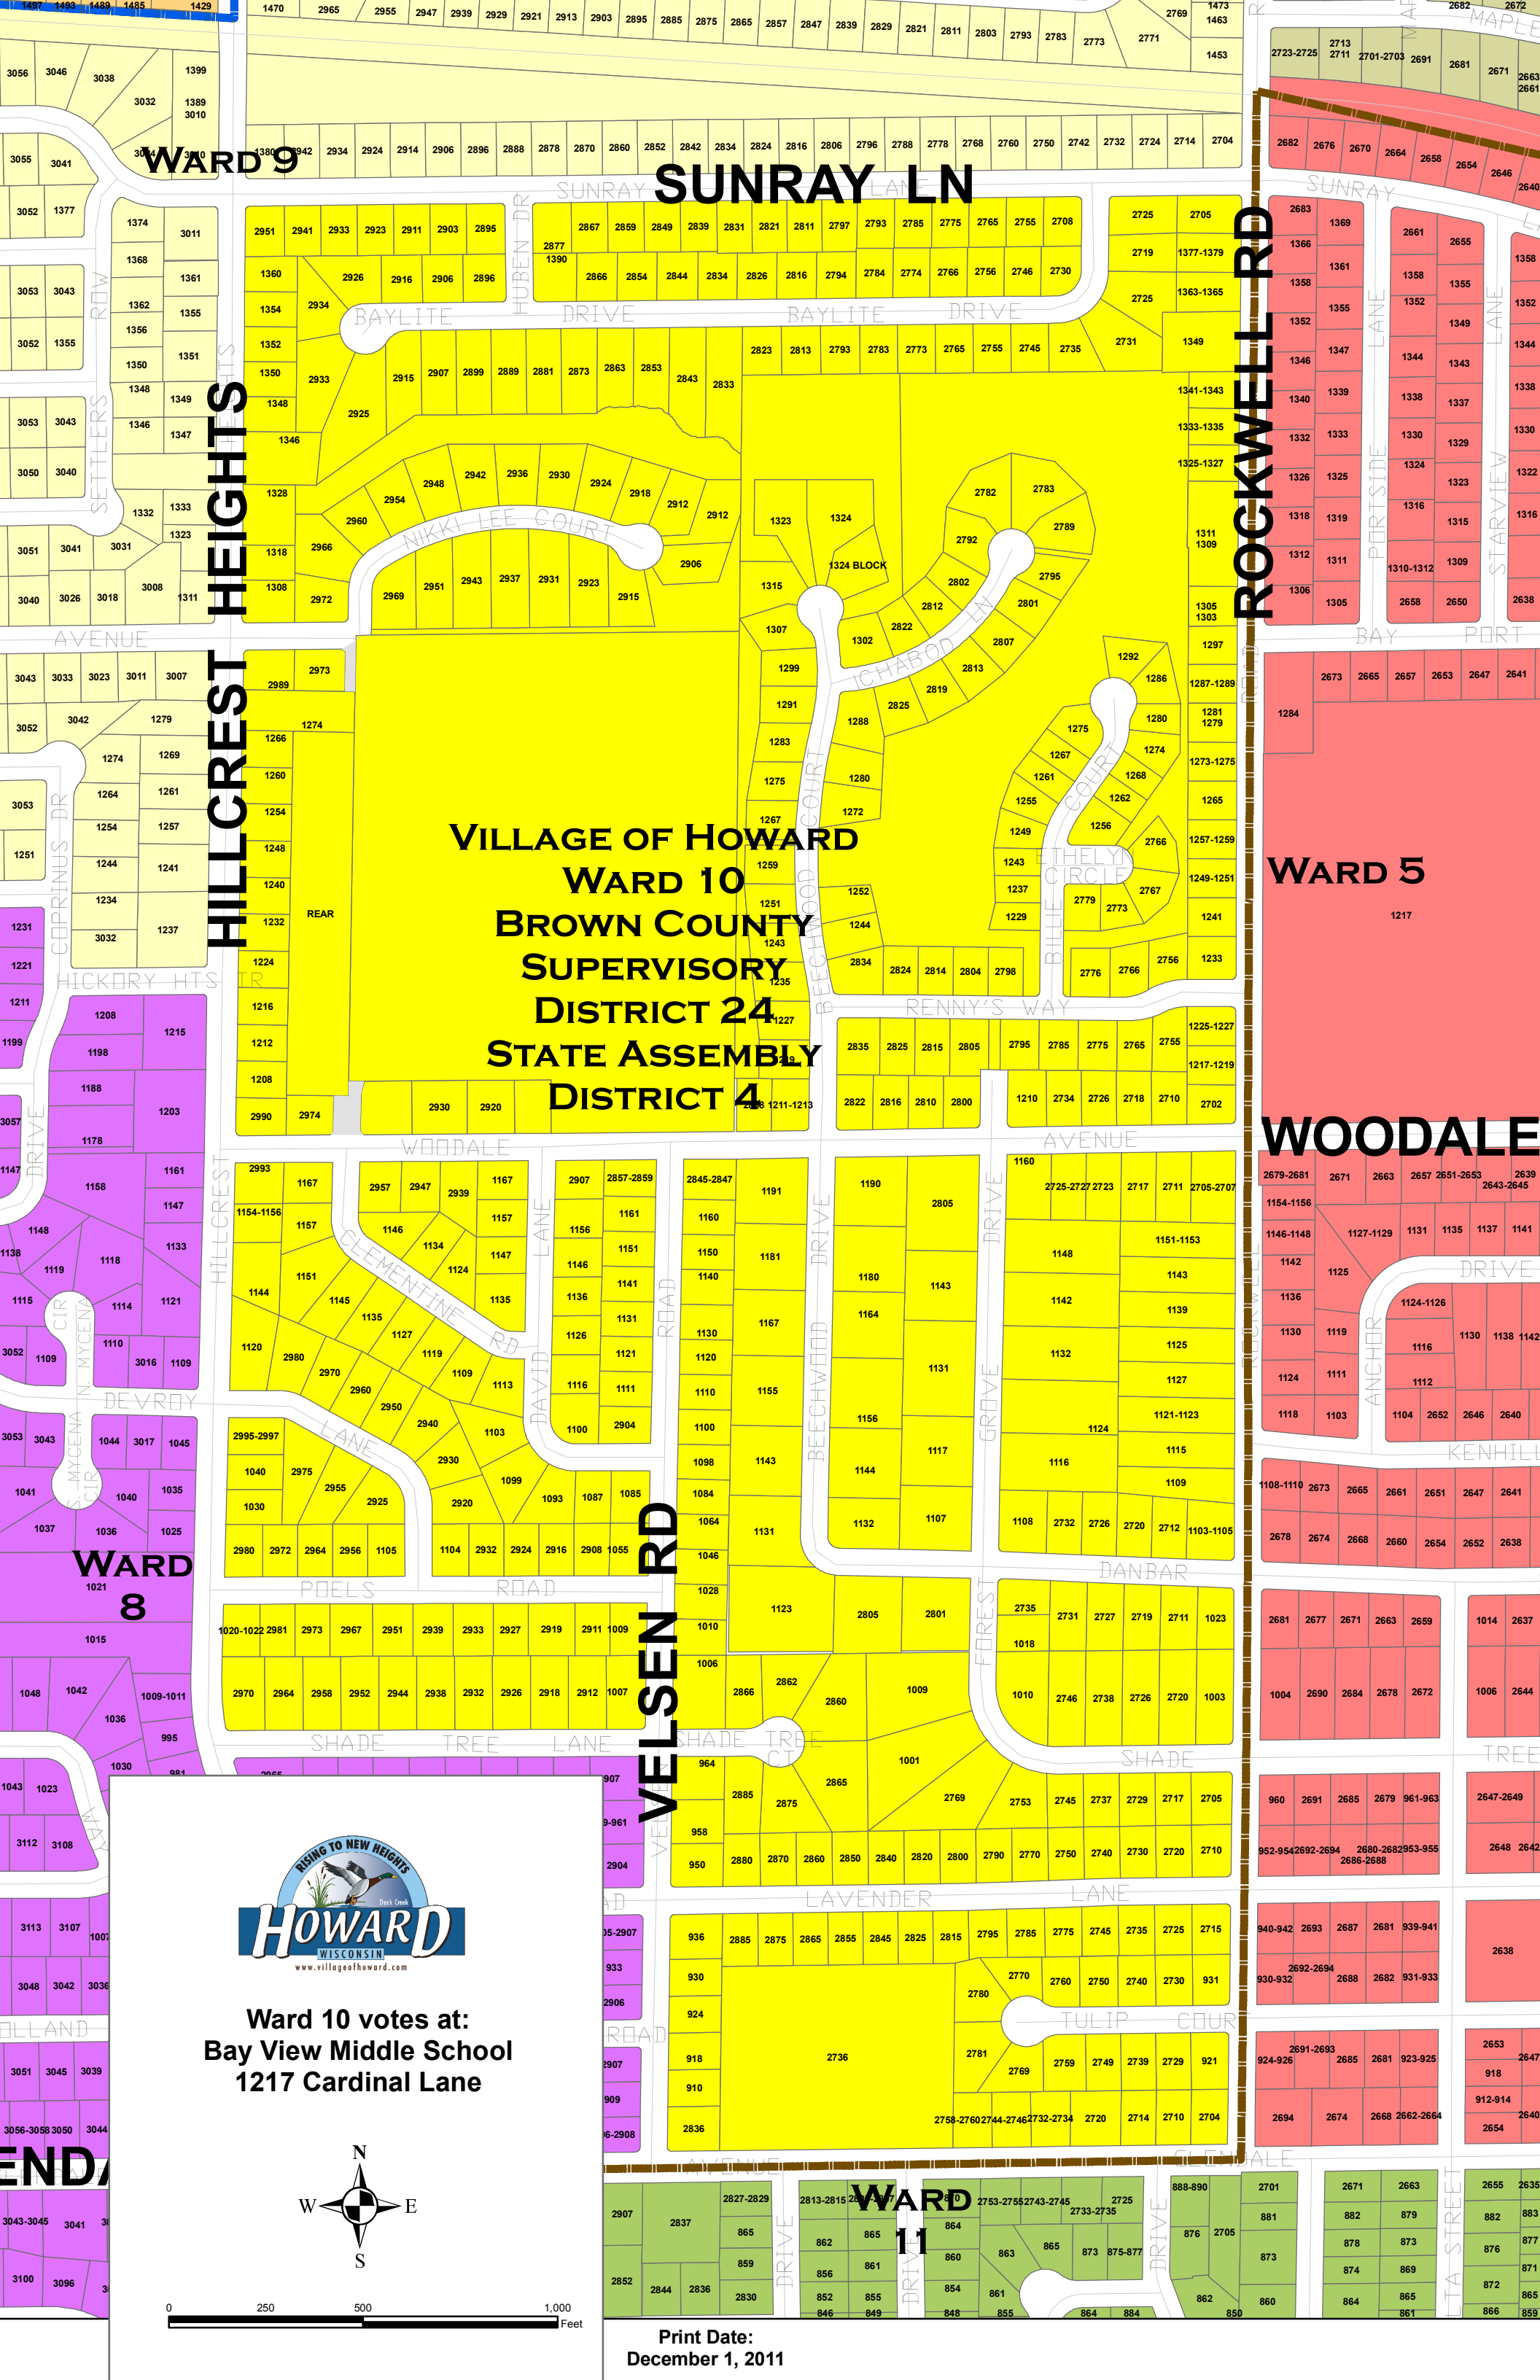

**Ward 9 votes at:  
Bay View Middle School  
1217 Cardinal Lane**

**Print Date:  
December 1, 2011**

WARD 9

SUNRAY LN

HILLCREST HEIGHTS

ROCKWELL RD

VILLAGE OF HOWARD  
 WARD 10  
 BROWN COUNTY  
 SUPERVISORY  
 DISTRICT 24  
 STATE ASSEMBLY  
 DISTRICT 4

WARD 5

WOODDALE

WARD 8

VELSEN RD

WARD 11

Ward 10 votes at:  
 Bay View Middle School  
 1217 Cardinal Lane

Print Date:  
 December 1, 2011