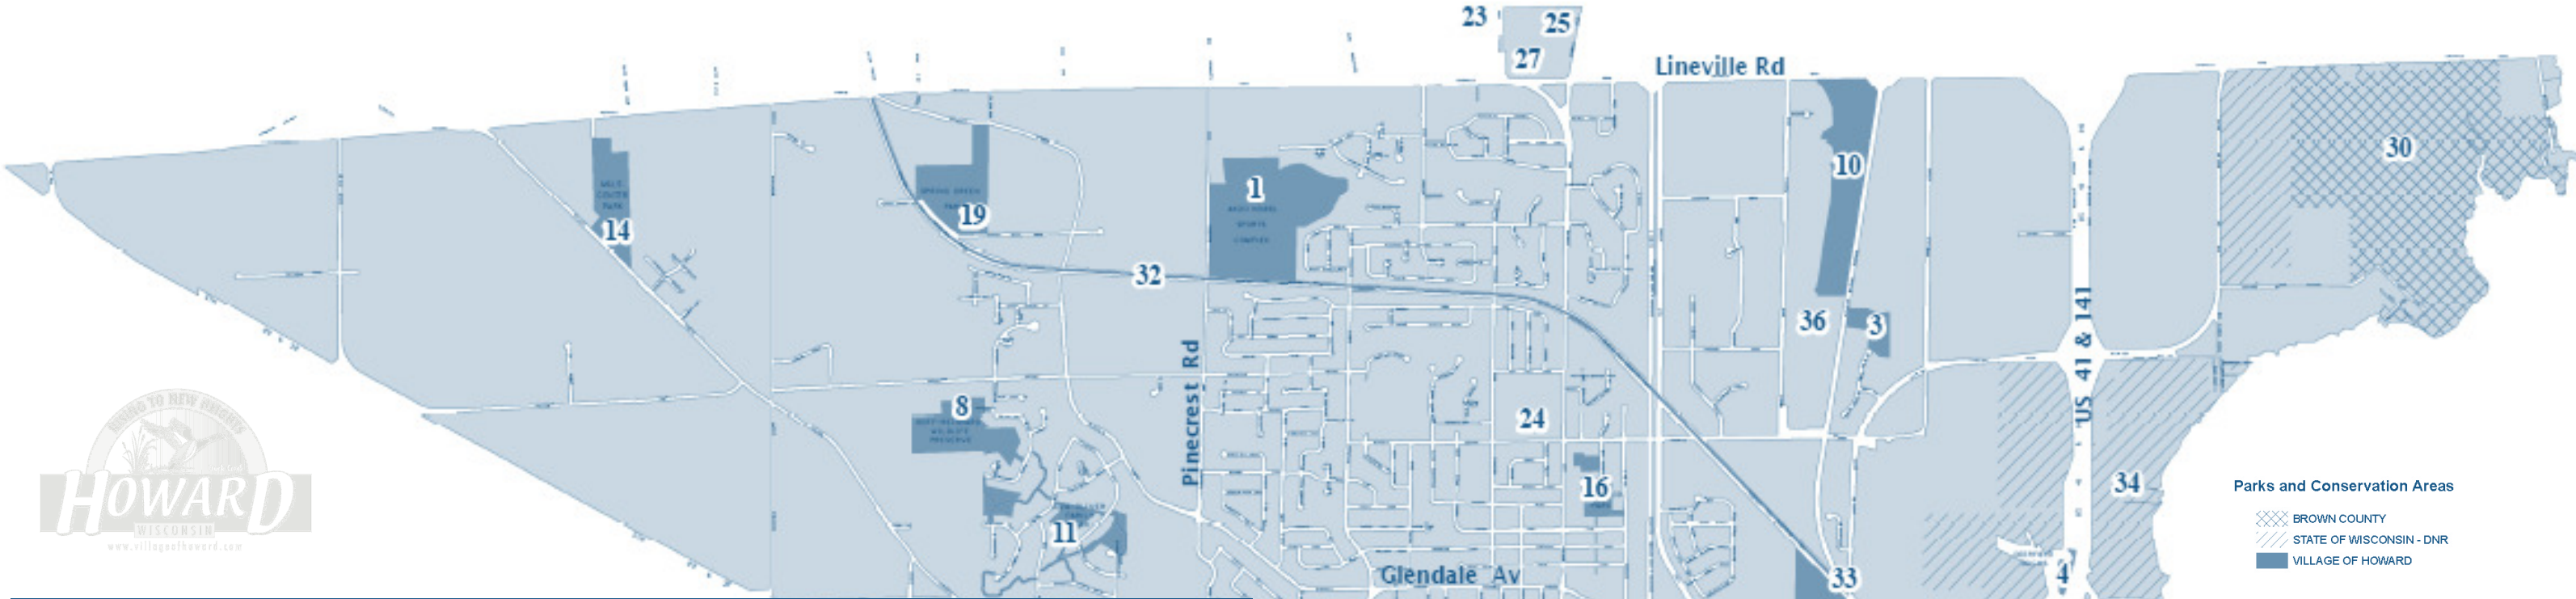

Village of Howard Parks & Amenities

Parks and Conservation Areas

- BROWN COUNTY
- STATE OF WISCONSIN - DNR
- VILLAGE OF HOWARD

	Acres	Arboretum	Trail/ Boardwalk	Boat Access Limited	Shore Fishing	Natural Area	Picnic Area	Playground	Restrooms	Shelter - Enclosed	Shelter - Open Air	Baseball Diamond	Softball Diamond	Soccer Field	Basketball Court	Disc Golf Course	Golf - 9 holes	Ice Rink	Steel Hill
Akzo Nobel Sports Complex 1600 Pinecrest Road	92.17					☺	☺	☺	☺	☺		4	10		☺				
Barney Williams Park 1100 Valley Lane	5.50					☺	☺							2					
Deerfield Docks 950 W Deerfield Avenue	3.00		☺	☺	☺	☺	☺												
Deer Run Park 1757 Barlament Drive	16.51					☺	☺	☺							☺				
Gordon Nauman Conserv. Area 1653 Wietor Drive	29.77		☺		☺	☺	☺			☺									
Howard Memorial Park 775 N Riverview Drive	13.48			☺	☺	☺	☺	☺				1	1						
Juza-Oliver Family Park 1070 Herne Bay Way	25.80		☺		☺		☺												
Lehner Park 1830 Rosewood Street	3.62					☺	☺		☺						☺				
Meadowbrook Park 670 Hillcrest Heights	92.25		☺		☺	☺	☺	☺	☺	☺	1			☺				☺	
Packerland Parkway 399 Park Ridge Avenue	1.00					☺													
Pinewood Park 1013 Harwood Avenue	10.19					☺	☺	☺	☺			1		☺				☺	
Spring Green Park 3640 Spring Green Road	39.40	☺	☺			☺	☺					2	4						
Village Green Golf Course 302 Riverdale Drive	93.73								☺								☺		
Wayne Williams Conserv. Area at Hidden Creek 391 Whispering Creek Court	20.40		☺		☺	☺	☺	☺											
Wietor Wharf 1830 Wietor Drive	3.00		☺		☺	☺	☺												

- ### PARKS
- 1 Akzo Nobel Sports Complex
 - 2 Barney Williams Park
 - 3 Brookfield Woods
 - 4 Deerfield Docks
 - 5 Deer Run Park
 - 6 Duck Creek Quarry
 - 7 Gordon Nauman Conservation Area
 - 8 Hoff-Reinhard Wildlife Preserve
 - 9 Howard Memorial Park
 - 10 Industrial Woods
 - 11 Juza Oliver Family Park
 - 12 Lehner Park